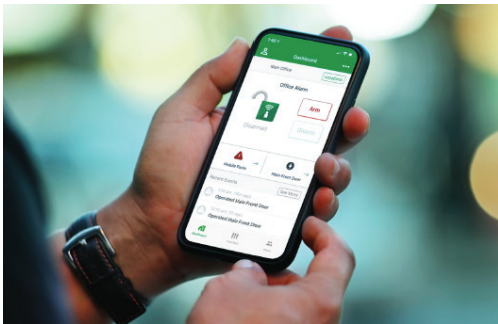

# UPGRADE YOUR SECURITY SYSTEM GET READY FOR NBN

Existing security systems connected to the phone line will require upgrading. By adding a wireless communication module, your home or business will be secured using a reliable, 24/7 supervised link, that delivers increased functionality for stress-free protection of your premises.

The Australian National Broadband Network (NBN) is advancing its roll-out across the country providing homes and businesses with fast, reliable internet access.

If your security system is using the phone line for alarm monitoring, migrating to the NBN will require an additional communications module installed, ensuring your premises remain secured and monitored.

### Smart phone control

Using our app, you can control your alarm system remotely, check your alarm status instantly, and receive notifications and event logs for your convenience.

- > No need to worry if you forgot to arm your security system when you left.
- > Easily add or delete app users for friends, family, or cleaners.
- > Manage multiple sites and security systems in one app.
- > Open your garage door, front door, or gates remotely.